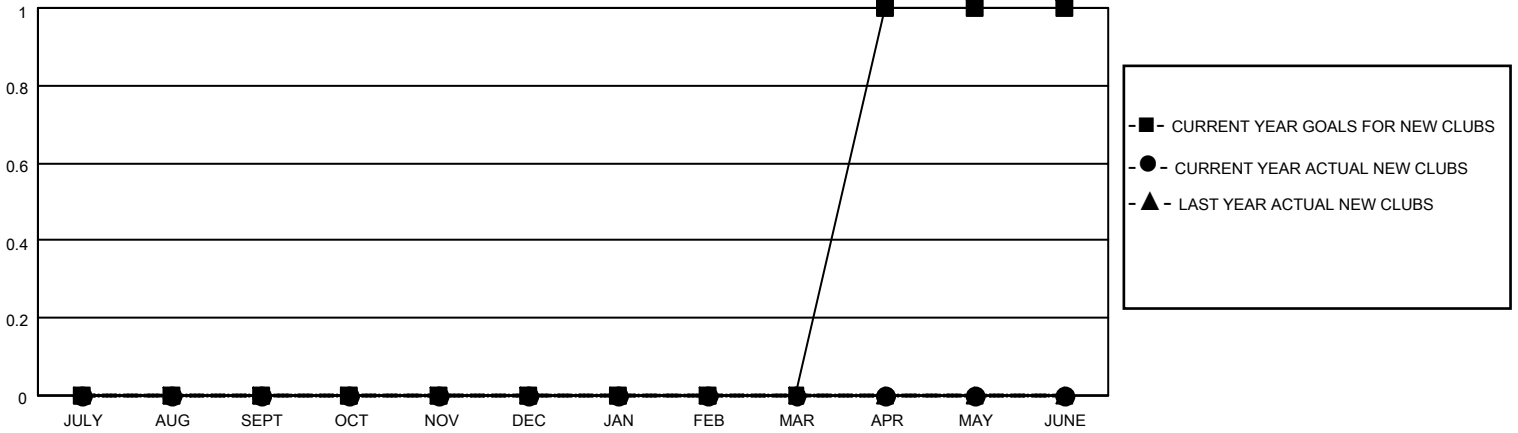

MONTHLY MEMBERSHIP PROGRESS REPORT

LOCATION RUSSIAN FEDERATION

District 123

Results as of: 4/30/2023

Clubs			
RESULTS FOR 2022-2023			
QUARTER	NEW CLUB GOAL	NEW CLUBS	DROPPED CLUBS
JULY/AUG/SEPT	0	0	0
OCT/NOV/DEC	0	0	0
JAN/FEB/MAR	0	0	0
APR/MAY/JUNE	1	0	0

Members			
RESULTS FOR 2022-2023			
QUARTER	MEMBER GROWTH NET GOAL	MEMBER GROWTH ACTUAL	DROPPED MEMBERS ACTUAL (including transfers)
JULY/AUG/SEPT	5	0	0
OCT/NOV/DEC	5	0	0
JAN/FEB/MAR	5	0	0
APR/MAY/JUNE	5	0	0

GOALS AND ACTUAL NEW CLUBS CUMULATIVE