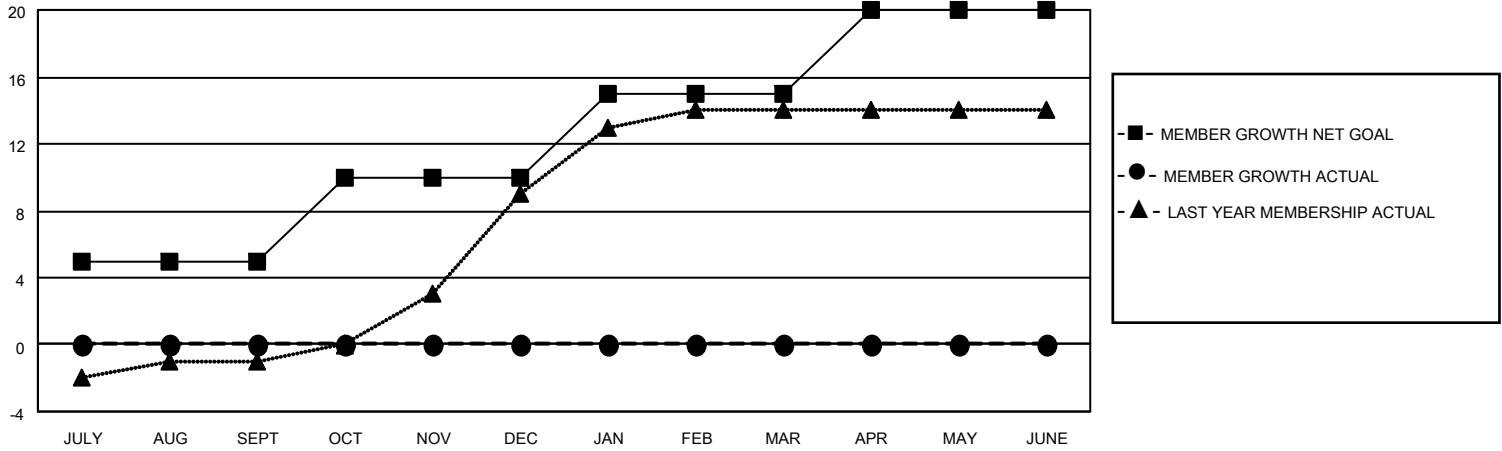

GOALS AND ACTUAL MEMBERS CUMULATIVE

DROPPED CLUBS: 0	0 CLUBS OF 0 ADDED 1 OR MORE NEW MEMBERS	<u>GENDER DISTRIBUTION</u> MALE 0 (0.00%) FEMALE 0 (0.00%) NON BINARY 0 (0.00%) PREFER NOT TO ANSWER 0 (0.00%)
<u>DROPPED MEMBERS</u> DECEASED 0 CLUB CANCELLED 0 OTHER 0 TOTAL 0	CLICK HERE FOR CUMULATIVE MEMBERSHIP DATA	TOTAL FAMILY UNIT MEMBERS 0 FAMILY MEMBERS PAYING HALF DUES 0